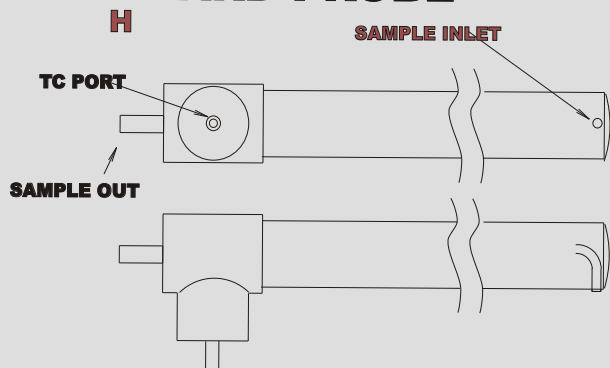

**UNIQUE HEATED PRODUCTS**

**Get your quote today!  
586-783-5725**

**HEATED SAMPLE PROBE  
TIP TO END ORIENTATION CHART**

**STANDARD PROBE**

**PROBE WITH SPAN OVERFLOW**

**UNIQUE HEATED PRODUCTS**

22797 Macomb Industrial Dr.  
Clinton Twp. MI 48036