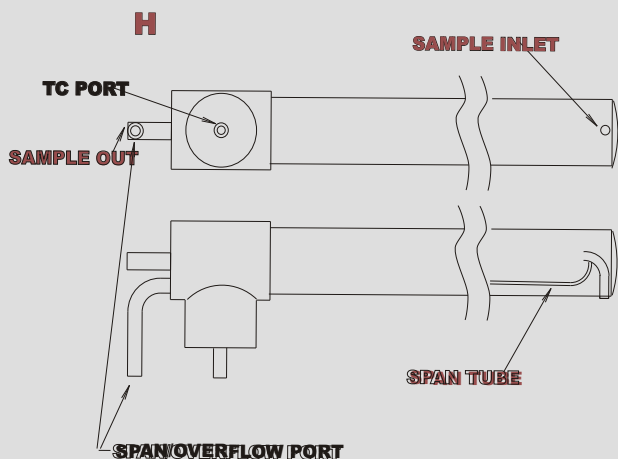

**UNIQUE HEATED PRODUCTS**

**Get your quote today!  
586-783-5725**

**HEATED SAMPLE PROBE  
TIP TO END ORIENTATION CHART**

**STANDARD PROBE**

**PROBE WITH SPAN OVERFLOW**

**UNIQUE HEATED PRODUCTS**

22797 Macomb Industrial Dr.  
Clinton Twp. MI 48036