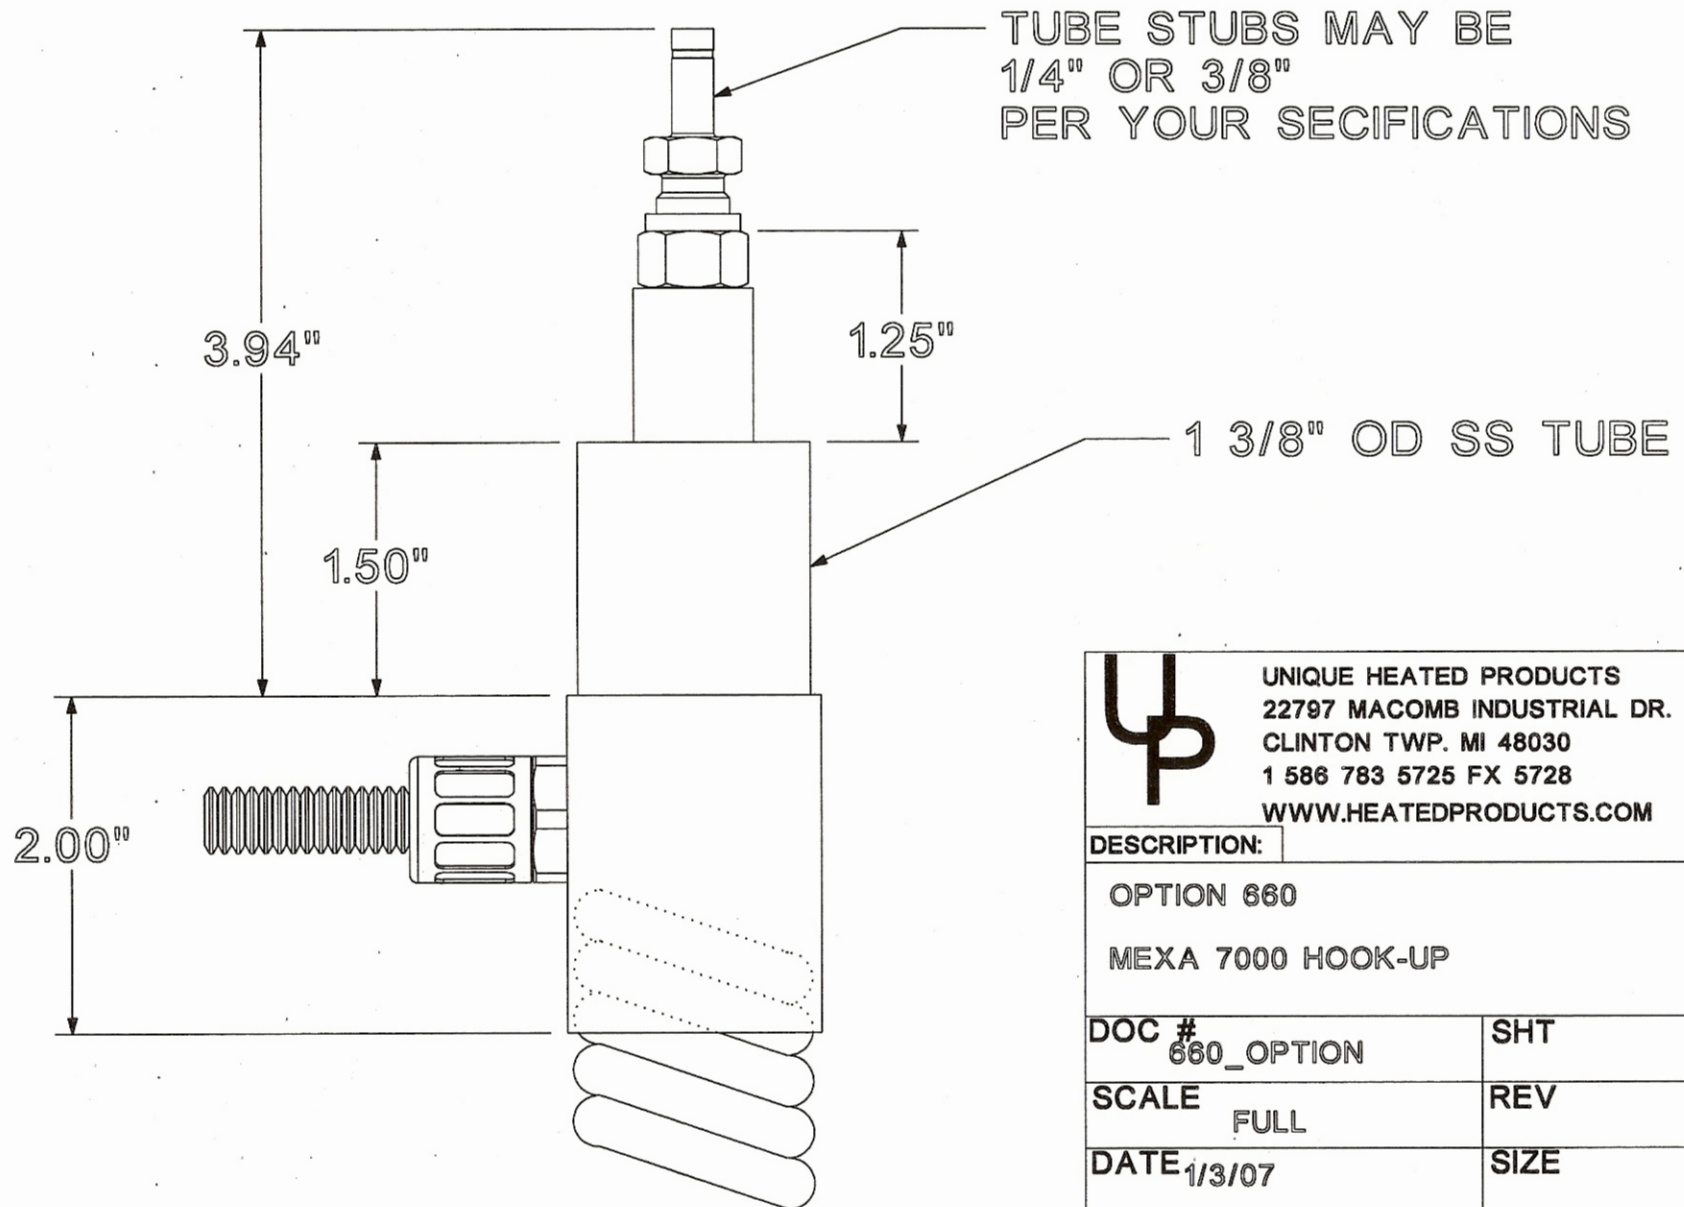

OPTION -660
 LINE END TO MATE WITH
 HORIBA INSTRUMENTS™ MEXA7000™

 UNIQUE HEATED PRODUCTS 22797 MACOMB INDUSTRIAL DR. CLINTON TWP. MI 48030 1 586 783 5725 FX 5728 WWW.HEATEDPRODUCTS.COM			
		DESCRIPTION:	
OPTION 660		MEXA 7000 HOOK-UP	
DOC #	660_OPTION	SHT	
SCALE	FULL	REV	
DATE	1/3/07	SIZE	